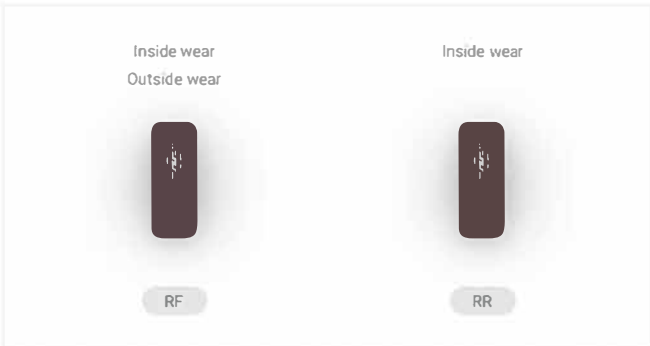

Brand: Skoda

Model: Octavia

1 Tread pattern parameter

● Normal: Depth ≥ 2.5 mm ● Warning: 2.5 mm > Depth ≥ 1.6 mm ● Danger: Depth < 1.6mm

2 Braking distance

3 Tire wear

4 Maintenance suggestions